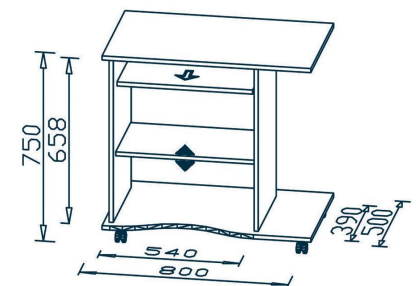

DIMENSIONS

- 800 x 750 x 500 mm (WxHxD)

COLOUR FINISHES

4024 3537 white uni - black
EAN 4000329126012

4024 5531 beech
EAN 4000329126319

4024 5540 walnut
EAN 4000329126401

4024 5525 Sonoma oak
EAN 4000329126258

4024 5535 white uni
EAN 4000329126357

PACKING DATA

90 x 11 x 52 cm
19,50 kg

QUALITÄTSMÖBEL
AUS DEUTSCHLAND

MAJA Computer desk 4024

PRODUCT FEATURES

- panels with barrel-shaped profile
- shape of bottom panel allows optimum sitting
- pull-out shelf for keyboard
- ball-bearing metal runners
- tower compartment
- one height-adjustable shelf
- 4 solid double castors
- imitation wood effect
- scratch-resistant by melamine coating
- simple and quick assembly

4024 5535 white uni
EAN 4000329126357

PACKING DATA

90 x 11 x 52 cm
19,50 kg

QUALITÄTSMÖBEL
AUS DEUTSCHLAND