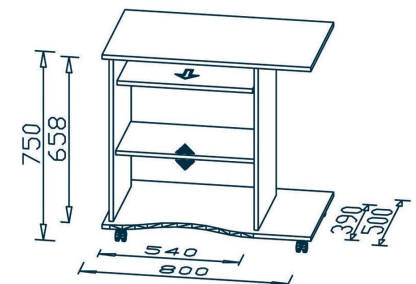

DIMENSIONS

- 800 x 750 x 500 mm (WxHxD)

COLOUR FINISHES

4024 3537 white uni - black
EAN 4000329126012

4024 5531 beech
EAN 4000329126319

4024 5540 walnut
EAN 4000329126401

4024 5525 Sonoma oak
EAN 4000329126258

4024 5535 white uni
EAN 4000329126357

PACKING DATA

90 x 11 x 52 cm
19,50 kg

QUALITÄTSMÖBEL
AUS DEUTSCHLAND

MAJA Computer desk 4024

PRODUCT FEATURES

- panels with barrel-shaped profile
- shape of bottom panel allows optimum sitting
- pull-out shelf for keyboard
- ball-bearing metal runners
- tower compartment
- one height-adjustable shelf
- 4 solid double castors
- imitation wood effect
- scratch-resistant by melamine coating
- simple and quick assembly