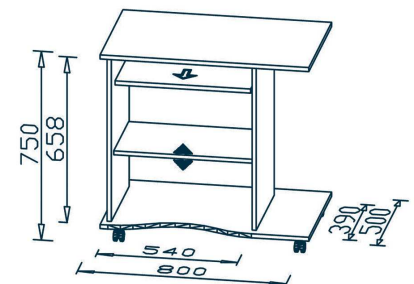

MAJA Computer desk 4024

PRODUCT FEATURES

- panels with barrel-shaped profile
- shape of bottom panel allows optimum sitting
- pull-out shelf for keyboard
- ball-bearing metal runners
- tower compartment
- one height-adjustable shelf
- 4 solid double castors
- imitation wood effect
- scratch-resistant by melamine coating
- simple and quick assembly

DIMENSIONS

- 800 x 750 x 500 mm (WxHxD)

COLOUR FINISHES

4024 3537 white uni - black
EAN 4000329126012

4024 5531 beech
EAN 4000329126319

4024 5540 walnut
EAN 4000329126401

4024 5525 Sonoma oak
EAN 4000329126258

4024 5535 white uni
EAN 4000329126357

PACKING DATA

90 x 11 x 52 cm
19,50 kg

QUALITÄTSMÖBEL
AUS DEUTSCHLAND

MAJA Computer desk 4024

PRODUCT FEATURES

- panels with barrel-shaped profile
- shape of bottom panel allows optimum sitting
- pull-out shelf for keyboard
- ball-bearing metal runners
- tower compartment
- one height-adjustable shelf
- 4 solid double castors
- imitation wood effect
- scratch-resistant by melamine coating
- simple and quick assembly