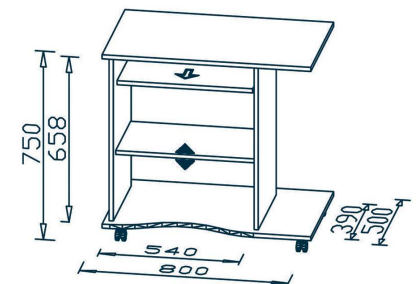

DIMENSIONS

- 800 x 750 x 500 mm (WxHxD)

COLOUR FINISHES

4024 3537 white uni - black
EAN 4000329126012

4024 5531 beech
EAN 4000329126319

4024 5540 walnut
EAN 4000329126401

4024 5525 Sonoma oak
EAN 4000329126258

4024 5535 white uni
EAN 4000329126357

PACKING DATA

90 x 11 x 52 cm
19,50 kg

QUALITÄTSMÖBEL
AUS DEUTSCHLAND

MAJA Computer desk 4024

PRODUCT FEATURES

- panels with barrel-shaped profile
- shape of bottom panel allows optimum sitting
- pull-out shelf for keyboard
- ball-bearing metal runners
- tower compartment
- one height-adjustable shelf
- 4 solid double castors
- imitation wood effect
- scratch-resistant by melamine coating
- simple and quick assembly