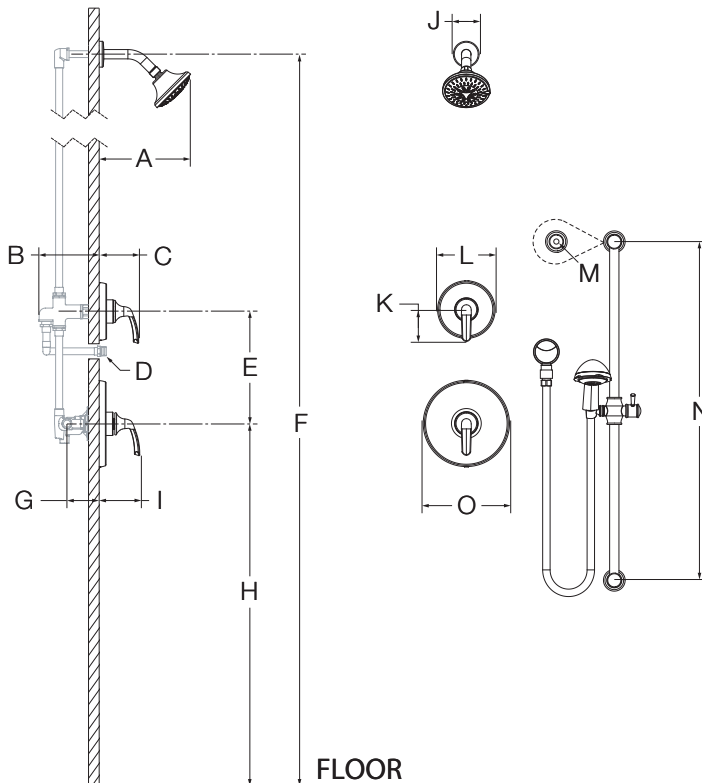

CD0590-5505-HSB-RB-2.0-TRM
Shower/Hand Shower Trim
Installation Guide

Model Number	Specification
<input type="checkbox"/> CD0590-5505-HSB-RB-2.0-TRM <i>Shower/Hand Shower Trim</i>	Shower/hand shower trim includes wall elbow, 60" flexible metal hose, in-line vacuum breaker, 30" slide bar, 3 mode hand shower and 5 mode showerhead featuring 2.0 gpm (7.6 L/min) flow restrictors. Components made from metal and nonmetallic materials plated in standard polished chrome finish.
Warranty	
<p>Limited Lifetime - to the original end purchaser in consumer installations. 5 Years - for commercial installations.</p> <p>Refer to www.symmons.com/warranty for complete warranty information.</p>	

Dimensions

Measurements	
A	8", 203 mm
B	4 7/8", 124 mm
C	3 1/2", 89 mm
D	Male 1/2" NPT must protrude 3/8" (13 mm) from finished wall
E	Ref. 10", 254 mm
F	Ref. 77", 1956 mm
G	Rough-in 2 3/8" ± 1/2", 60 mm ± 13 mm
H	Ref. 32", 813 mm
I	3 1/2", 89 mm
J	Ø 2 1/4", 57 mm
K	2 3/4", 70 mm
L	Ø 5", 127 mm
M	Hole Size (2x) Ø 1/4", 6 mm
N	29 1/2", 749 mm
O	Ø 7 1/2", 191 mm

Notes:

- 1) All dimensions measured from nominal rough-in (see G as reference).
- 2) Dimensions subject to change without notice.

Parts Breakdown

Notes:

- *1) Apply a bead of silicone around the perimeter of the escutcheons after installing trim flush with wall. Leave opening on bottom of escutcheons for weep hole.
- 2) Apply plumber tape to all threaded connections.

Replacement Parts

Item	Description	Part Number
A	Showerhead	552SH-2.0
B	Shower Arm	300
C	Flange	300
D	Hand Shower	552W-2.0
E	Handle Assembly	T-01764
F	Dome Cover	T-223
G*	Diverter Escutcheon Kit	T-634-NS-K001
H	Dome & Lock Nut	T-19/20-PL
I*	Shower Escutcheon Kit	T-631-NS-K005
J	Wall Elbow	HS-01995
K	Slide Bar	HS-01997
L	In-line Vacuum Breaker	EF-109
M	60" Hose	HS-01994
N	Handle Set Screw	TS-18A