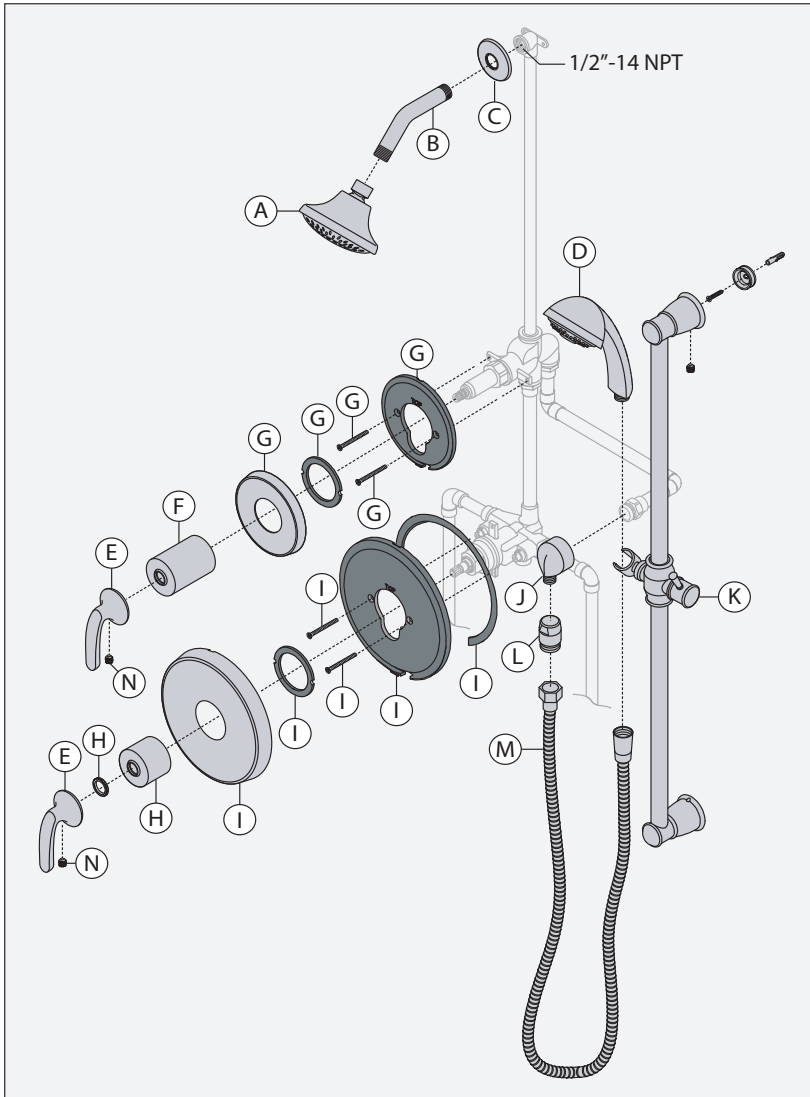

CD0590-5505-HSB-RB-2.0-TRM
Shower/Hand Shower Trim
Installation Guide

Model Number	Specification
<input type="checkbox"/> CD0590-5505-HSB-RB-2.0-TRM <i>Shower/Hand Shower Trim</i>	Shower/hand shower trim includes wall elbow, 60" flexible metal hose, in-line vacuum breaker, 30" slide bar, 3 mode hand shower and 5 mode showerhead featuring 2.0 gpm (7.6 L/min) flow restrictors. Components made from metal and nonmetallic materials plated in standard polished chrome finish.
Warranty	
<p>Limited Lifetime - to the original end purchaser in consumer installations. 5 Years - for commercial installations.</p> <p>Refer to www.symmons.com/warranty for complete warranty information.</p>	

Dimensions

Measurements	
A	8", 203 mm
B	4 7/8", 124 mm
C	3 1/2", 89 mm
D	Male 1/2" NPT must protrude 3/8" (13 mm) from finished wall
E	Ref. 10", 254 mm
F	Ref. 77", 1956 mm
G	Rough-in 2 3/8" ± 1/2", 60 mm ± 13 mm
H	Ref. 32", 813 mm
I	3 1/2", 89 mm
J	Ø 2 1/4", 57 mm
K	2 3/4", 70 mm
L	Ø 5", 127 mm
M	Hole Size (2x) Ø 1/4", 6 mm
N	29 1/2", 749 mm
O	Ø 7 1/2", 191 mm

Notes:

- 1) All dimensions measured from nominal rough-in (see G as reference).
- 2) Dimensions subject to change without notice.

Parts Breakdown

Notes:

- *1) Apply a bead of silicone around the perimeter of the escutcheons after installing trim flush with wall. Leave opening on bottom of escutcheons for weep hole.
- 2) Apply plumber tape to all threaded connections.

Replacement Parts

Item	Description	Part Number
A	Showerhead	552SH-2.0
B	Shower Arm	300
C	Flange	300
D	Hand Shower	552W-2.0
E	Handle Assembly	T-01764
F	Dome Cover	T-223
G*	Diverter Escutcheon Kit	T-634-NS-K001
H	Dome & Lock Nut	T-19/20-PL
I*	Shower Escutcheon Kit	T-631-NS-K005
J	Wall Elbow	HS-01995
K	Slide Bar	HS-01997
L	In-line Vacuum Breaker	EF-109
M	60" Hose	HS-01994
N	Handle Set Screw	TS-18A