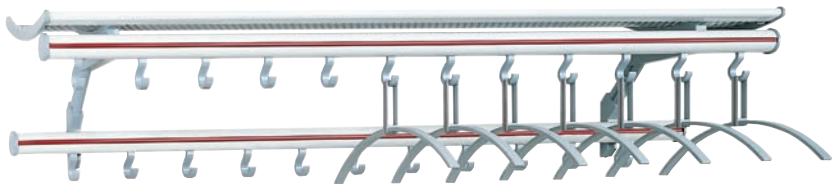

2110

Model	W	Hooks	Hangers
2108	40	15	8
2110	60	23	12

Powder Coat finishes: Light Grey or Anthracite. Accent stripe: Red, Grey, Blue or Yellow. Custom lengths from 2" to 13".