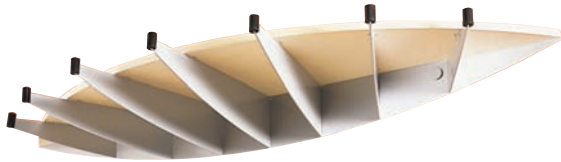

2181 *Palla (wall mounted)* 13w x 8 7/8h x 6 3/4d
Sphere 7 1/4ø (with 5 Stainless Steel hooks)
Aluminum Silver or Bright Blue

2173 *Liberty (wall mounted)* 32w x 3 1/4h x 11d
Natural Aluminum color. Hat Shelf: Natural Maple