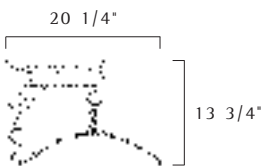

2004

Model	W	Hooks	Hangers
2103	40	8	
2104	40	8	8
2105	60	12	
2106	60	12	12

2107

Model	W	Hooks
2107	40	15
2109	60	23

2110

Model	W	Hooks	Hangers
2108	40	15	8
2110	60	23	12

Powder Coat finishes: Light Grey or Anthracite. Accent stripe: Red, Grey, Blue or Yellow. Custom lengths from 2" to 13".