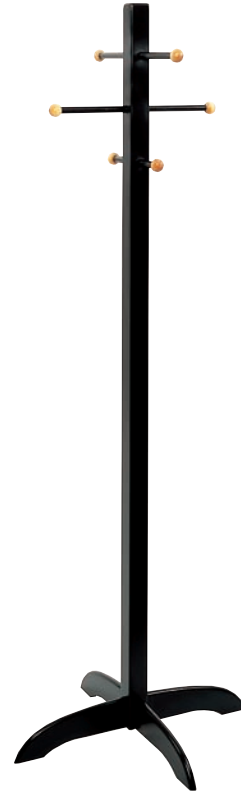

2113EB 69h x 25 sq. base