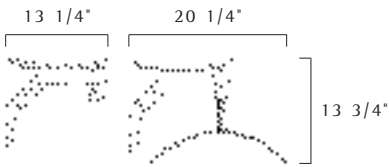

2004

Model	W	Hooks	Hangers
2103	40	8	
2104	40	8	8
2105	60	12	
2106	60	12	12