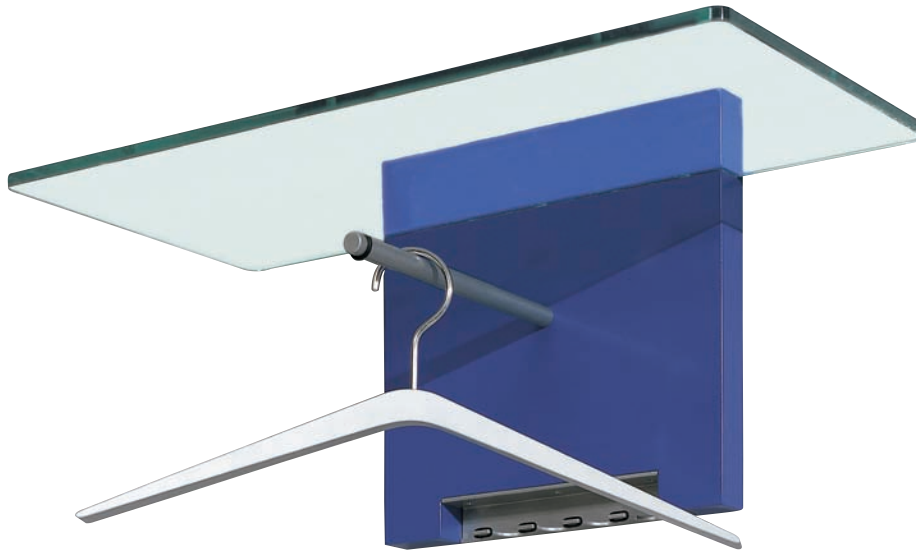

2183 *Twin (wall mounted)* 23 3/4w x 11 7/8h x 11d Hanger Bar & Hooks: Natural Aluminum color. Back: Aluminum Silver or Bright Blue
2169 *Coat Hanger* Natural Beech