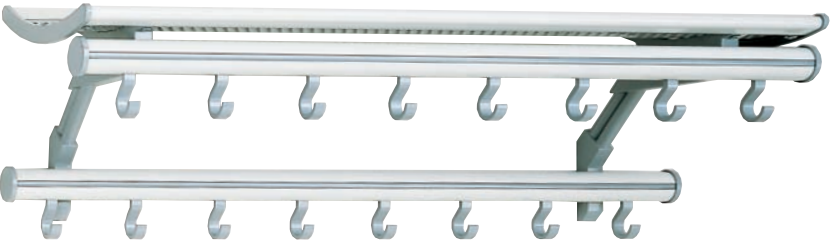

2107

Model	W	Hooks
2107	40	15
2109	60	23