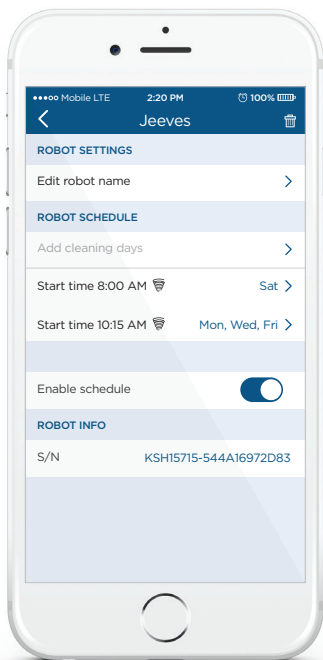

The smartest, most powerful robot vacuum yet—Wi-Fi enabled.

**neato**KNOWS  
Cleaning on the go.

Clean anytime, anywhere with the Neato app—start, stop, pause, schedule, and receive notifications wherever you are.

#### LaserSmart technology.

Uses laser technology and real-time object detection to continuously scan and map each room, identifying furniture, doorways, and stairs. It then methodically cleans, moving from room to room in the most efficient way—instead of just bumping around.

#### SpinFlow Power Clean system.

Versatile brush system, extra large dirt bin, and ultra performance filter captures up to twice the particles as competitors. Easy to pop out and clean filter—new filter screen keeps dirt where it belongs.