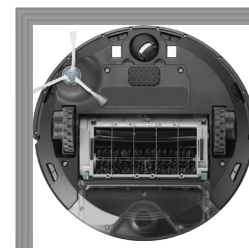

### D-shape cleans closer to walls and into corners.

Neato Robot Vacuum

#### Neato cleans within 14mm of walls and corners.

Neato's D-shape allows for a front-brush design with a 50% bigger brush than the competition. Gets closer to walls and into corners—and makes room for Neato's extra-large dirt bin.