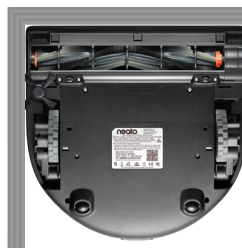

### D-shape cleans closer to walls and into corners.

Neato Robot Vacuum