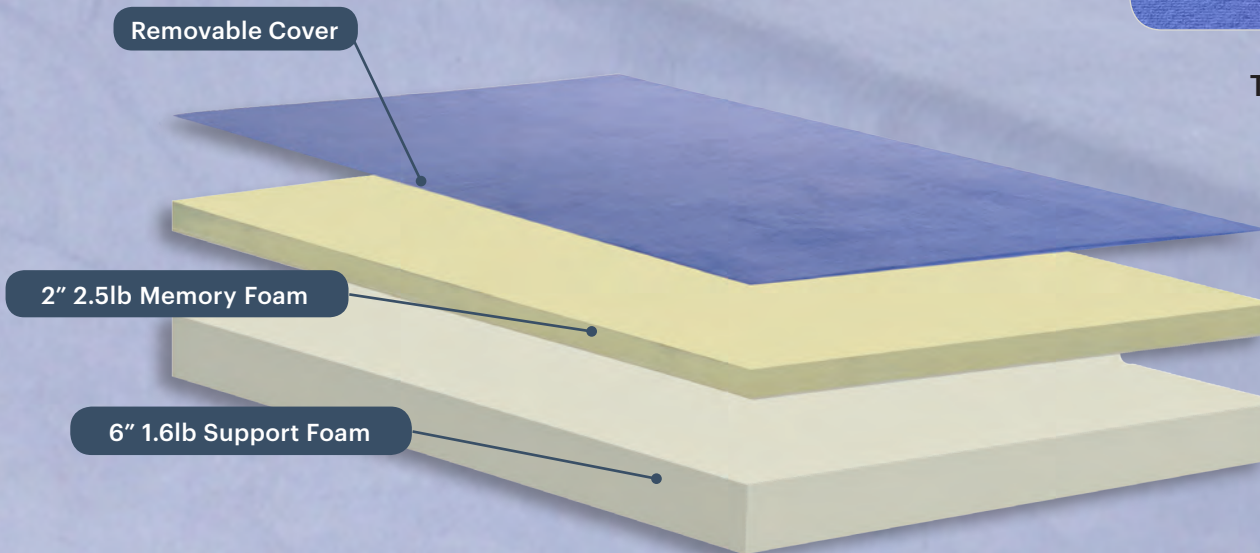

Available in
Twin / Full Size