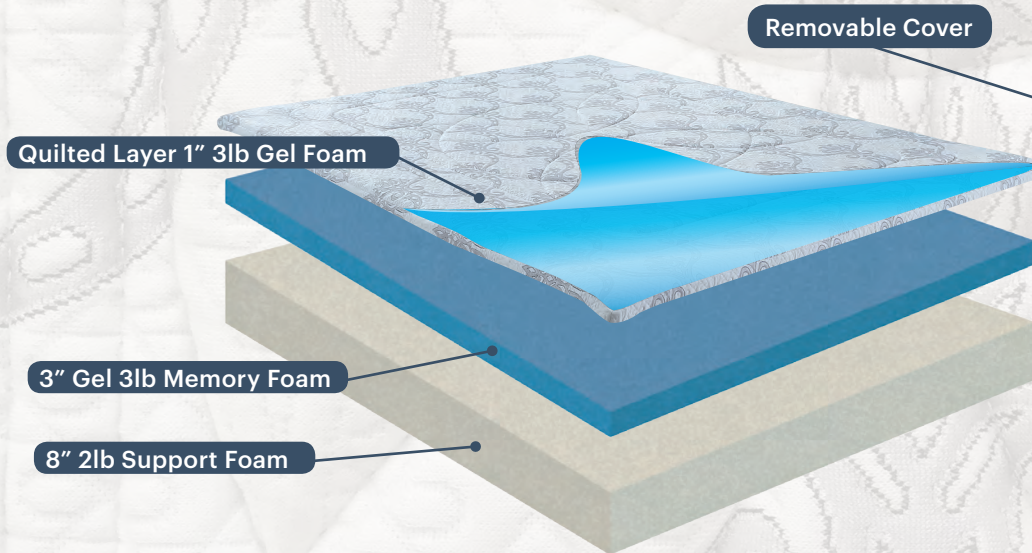

POLARIS

GN4440

GLORY NIGHT'S POLARIS is a triple layered combination of gel and memory foam to keep users feeling as light as a feather while they rest. The top layer is a quilted cover containing a gel foam material that adds a soft-cooling feature to keep you cool and comfortable. In addition to the quilted gel foam cover, is a second layer of gel memory foam which adds plushness that contours to your body's shape while the third layer enhances your sleep by supporting your weight for an undisturbed night's rest.

12" Memory Foam Mattress