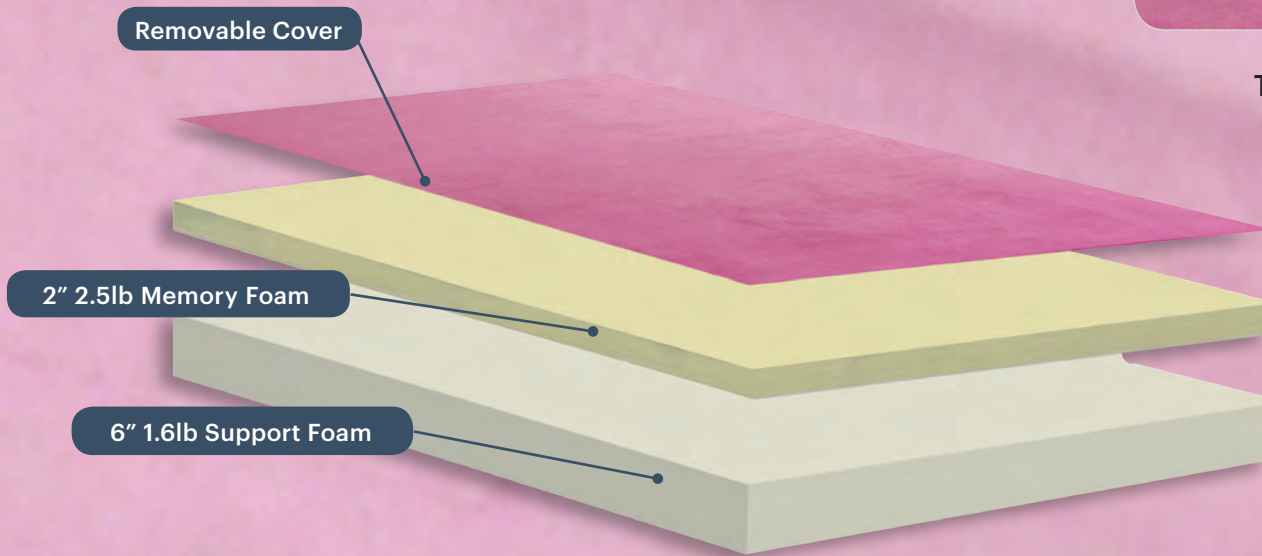

Available in
Twin / Full Size