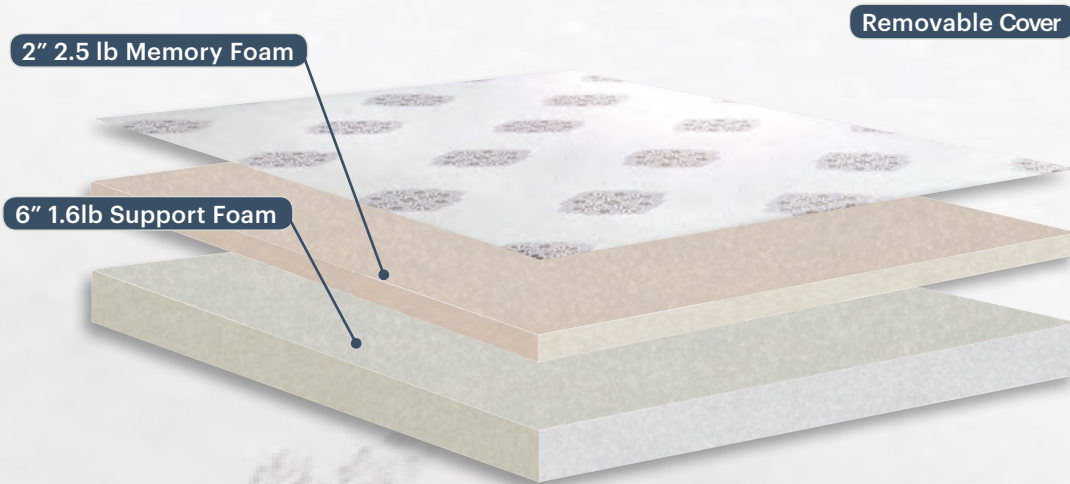

VEGA

GN2110

GLORY NIGHT'S VEGA memory foam mattress adjusts to an individual's shape reducing pressure points throughout the body with an added base of support. The memory foam layers immediately respond to an individual's shape by distributing body weight. This improves the user's experience at night for a much deeper night's rest. Together, both layers provide users with an undisturbed sleeping experience for a Glory Night to remember.

8" Memory Foam Mattress