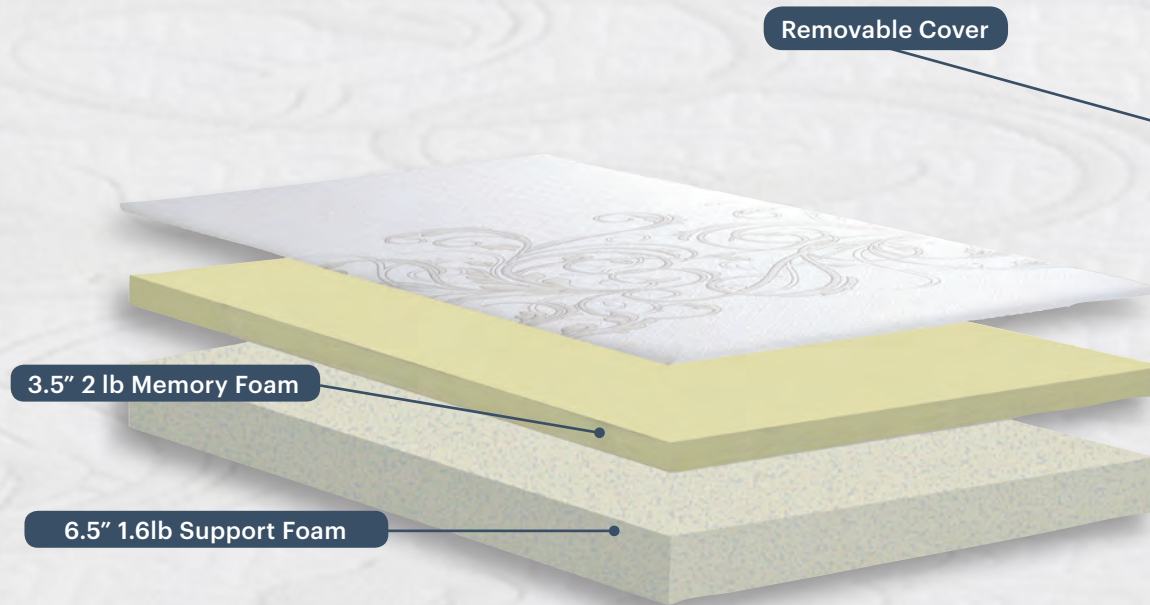

ITEM	SIZE
GN7540-T (Twin)	38"x75"x8"
GN7540-F (Full)	54"x75"x8"
GN7540-Q (Queen)	60"x80"x8"
GN7540-K (King)	76"x80"x8"

Sizes Are Approximate

8" Gel Memory Foam Mattress

Removable Cover

Removable Cover

Memory Foam

Breathable

Support

Cooling Gel

CAPELLA

GN3340

GLORY NIGHT'S CAPELLA provides you with the ideal support and comfort you've been looking for in a good night's sleep. Our dynamic memory foam layer adjusts to an individual's shape reducing pressure points throughout the body. The base layer's added support also enhances your sleep by perfectly conforming to your body's weight and shape to reduce motion throughout the mattress. Together, both layers provide users with an undisturbed sleeping experience for a Glory Night to remember.

10" Memory Foam Mattress

ITEM	SIZE
GN3340-T (Twin)	38"x75"x10"
GN3340-F (Full)	54"x75"x10"
GN3340-Q (Queen)	60"x80"x10"
GN3340-K (King)	76"x80"x10"

Sizes Are Approximate

Removable Cover

Memory Foam

Breathable