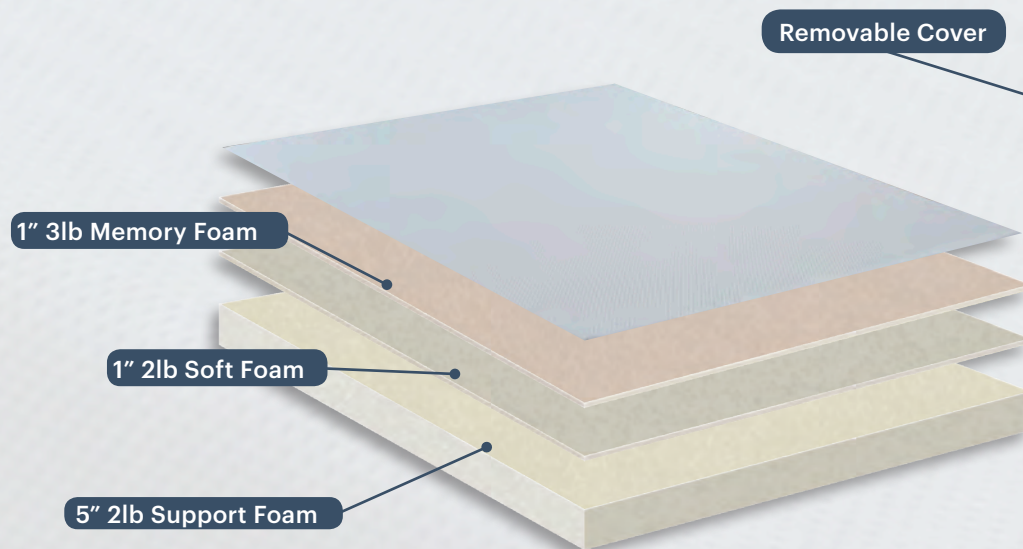

MERAK

GN5410

GLORY NIGHT'S MERAK memory foam mattress is a triple layered combination of foam and memory foam, with two supporting base layers that energize and enhance motion transfer resistance so you will not be disturbed if your partner moves out of bed. The top layer provides you with a ventilating and contouring sleep experience increasing breathability from within the mattress. These three layers combined provide every benefit expected of a traditional memory foam mattress, plus added support for a deep undisturbed Glory Night.

7" Memory Foam Mattress