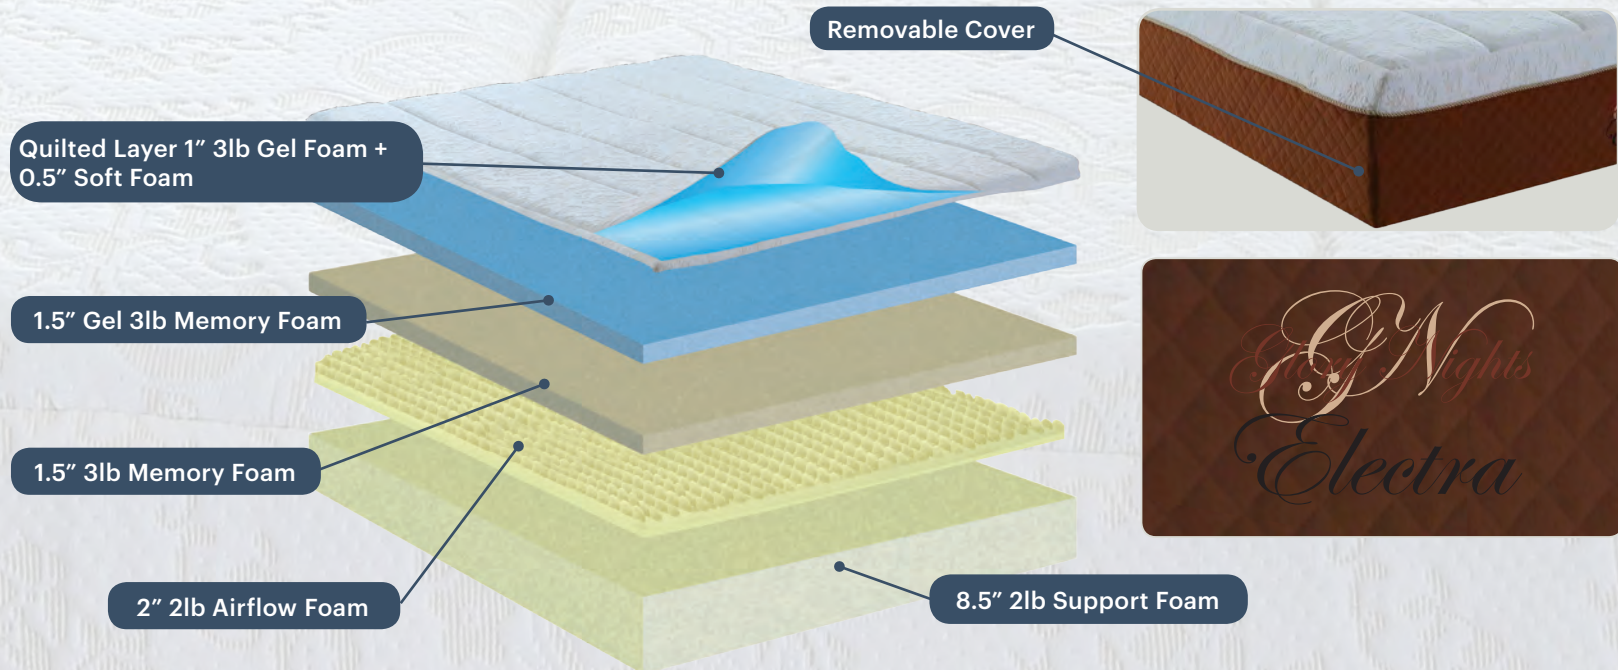

12" Memory Foam Mattress

ITEM	SIZE
GN4440-T (Twin)	38"x75"x12"
GN4440-F (Full)	54"x75"x12"
GN4440-Q (Queen)	60"x80"x12"
GN4440-K (King)	76"x80"x12"

Sizes Are Approximate

Removable Cover

Memory Foam

Breathable

Support

Cooling Gel

ELECTRA

GN8240

GLORY NIGHT'S ELECTRA is our premium gel memory foam mattress, designed to be suitable for every sleeping position. This multi-layered gel memory foam mattress provides you with total support while experiencing the luxurious plushness of true foam comfort. Electra, features a knitted fabric cover with two combined layers of gel foam and soft foam that disperses body heat to create a cooler sleeping surface. The second layer absorbs pressure and cushions the body while providing a deeply supportive sleep experience throughout the night for superior pressure relief. The third layer is a unique convoluted foam material that helps distribute pressure across the mattress. Its egg shaped carton design provides for superior ventilation within the mattress. Our supportive base layer provides for the ultimate body support, virtually eliminating partner disturbance for an ultimate Glory Night's sleep.

15" Gel Memory Foam Mattress

ITEM	SIZE
GN8240-T (Twin)	38"x75"x12"
GN8240-F (Full)	54"x75"x12"
GN8240-Q (Queen)	60"x80"x12"
GN8240-K (King)	76"x80"x12"

Removable Cover

Memory Foam

Breathable

Support

Cooling Gel