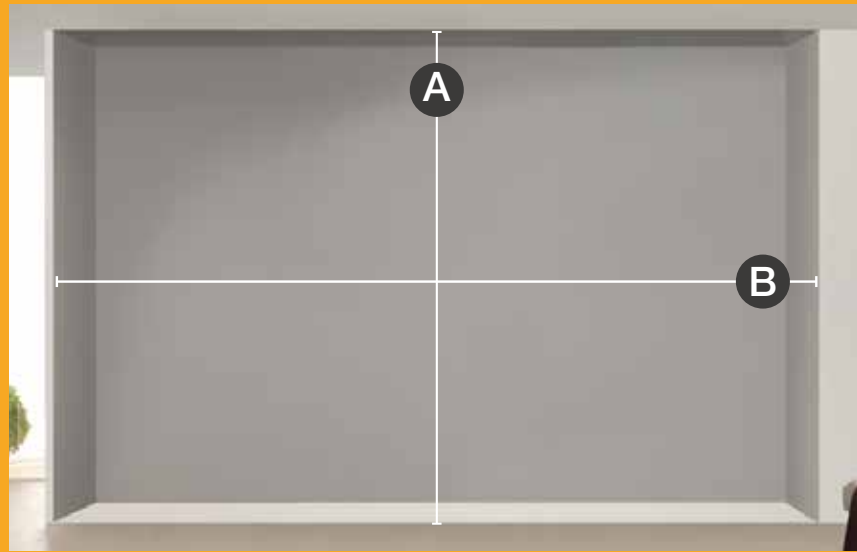

plan your space for storage

A storage system built around you

First things first