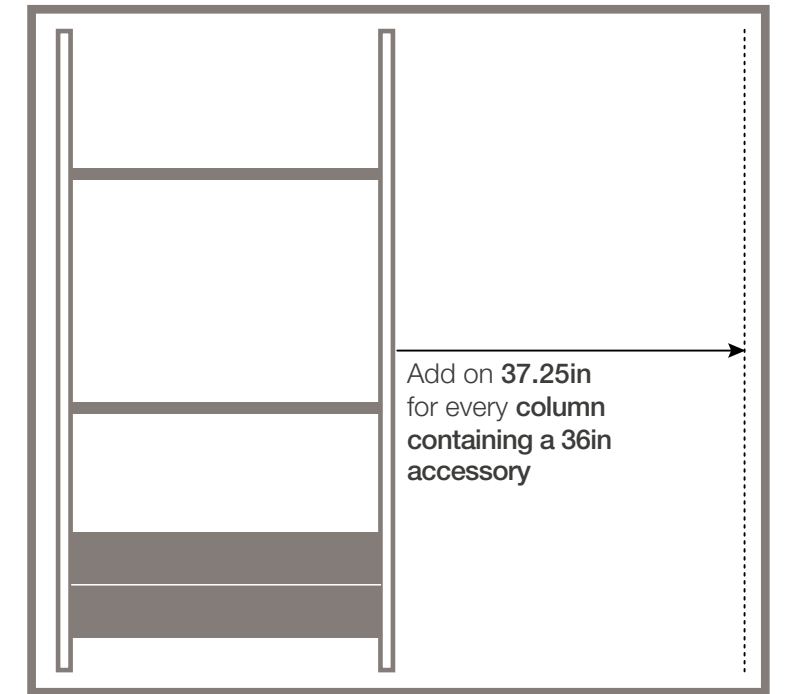

Available in:

White

Tuxedo

Available in:

White

Tuxedo

Height 88in x Width 51in x Depth 20in

This bundle contains:

White small Shelf (24in)
Depth 20in x Width 24in x Height .75in

White Medium Shelf (36in)
Depth 20in x Width 36in x Height .75in

White large Shelf (48in)
Depth 20in x Width 48in x Height .75in

Posts

Relax 88 in. Aluminum Floor to Wall Post
Depth 11.5in x Width 1.25in x Height 88in
(This item can be cut down to size)

24in Accessories

For 24in accessories
Width plus 2 Stanchions = **26.5in**

Max width: **26.5in***

36in Accessories

For 36in accessories
Width plus 2 Stanchions = **38.5in**

Max width: **38.5in***