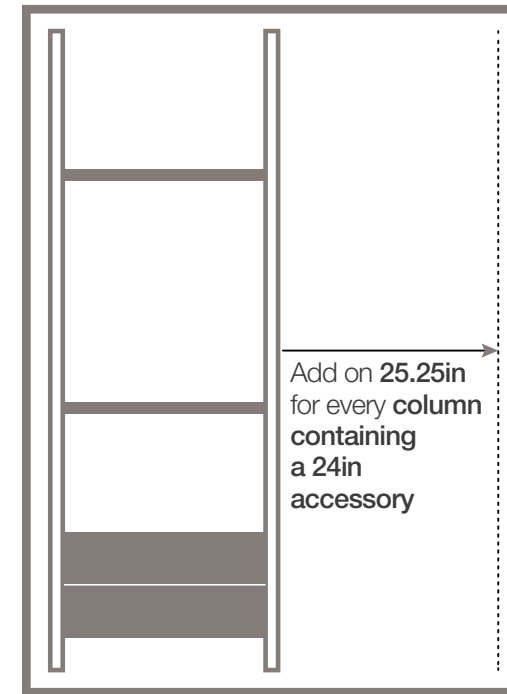

24in Accessories

For 24in accessories
Width plus 2 Stanchions = **26.5in**