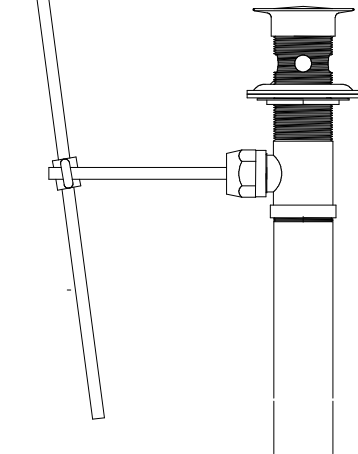

See **1178** for Slant Back Item

NOTE:

Items now use our *Newly Designed* O-Ring stem units G-458-KL or G-458-KR. This stem replaces the K-158-KL or K-158-KR stem units.

#	Part Number	Description
A	G-458-KL	Cold Side Stem Assembly with Gasket (X1028-Y)
A	G-458-KR	Hot Side Stem Assembly with Gasket (X1028-Y)
1	X1038-453	O-Ring (25 pcs per pack)
2	X901-WNN	Seat Washer (25 pcs per pack)
3	X104	Seat Washer Screw (25 pcs per pack)
4	X1028-Y	Nylon Gasket (25 pcs per pack)

Central Brass

COMPANY

Brecksville, Ohio 44141

Phone: (216) 883-0220 Fax: (440) 526-5745

www.CentralBrass.com

MODEL NO. 1177 Series
Shelf Back Lavatory Faucet

For items with
 "D" Suffix
 Pop-up Drain

NEW!!! Pop-up
 Item Number 1109
 is now supplied.

Part Number 1104 or 1105
 was supplied with items
 shipped before 7-1-2002

REPLACEMENT PARTS

* These items are not offered individually and must be purchased as a group or unit. Please contact Central Brass for more information.

#	Part #	Description
A	G-195-EBST9	Lower Pull Rod Group with & Ball Lever Rod
B	SU-1109	Pop-up Drain less pull rod & bracket with Stopper & Guide (SU-2115-TP)
C	G-21	Spout Pull Rod Group
1	X113-P	Pop-up Bracket Screw (6 pcs per pack)
2	X195-C	Clip (6 pcs per pack)
3	192-NBB	Ball Lever Nut
4	X409-PT	Ball Lever Packing (12 pcs per pack)
5	X51-D	Washer (10 pcs per pack)
6	X994-1109	Mac Washer (4 pcs per pack)
7	2056-SPT1109	Top Flange
8	G-2115-TP	Stopper & Guide
9	X194	Cotter Pin (6 pcs per pack)