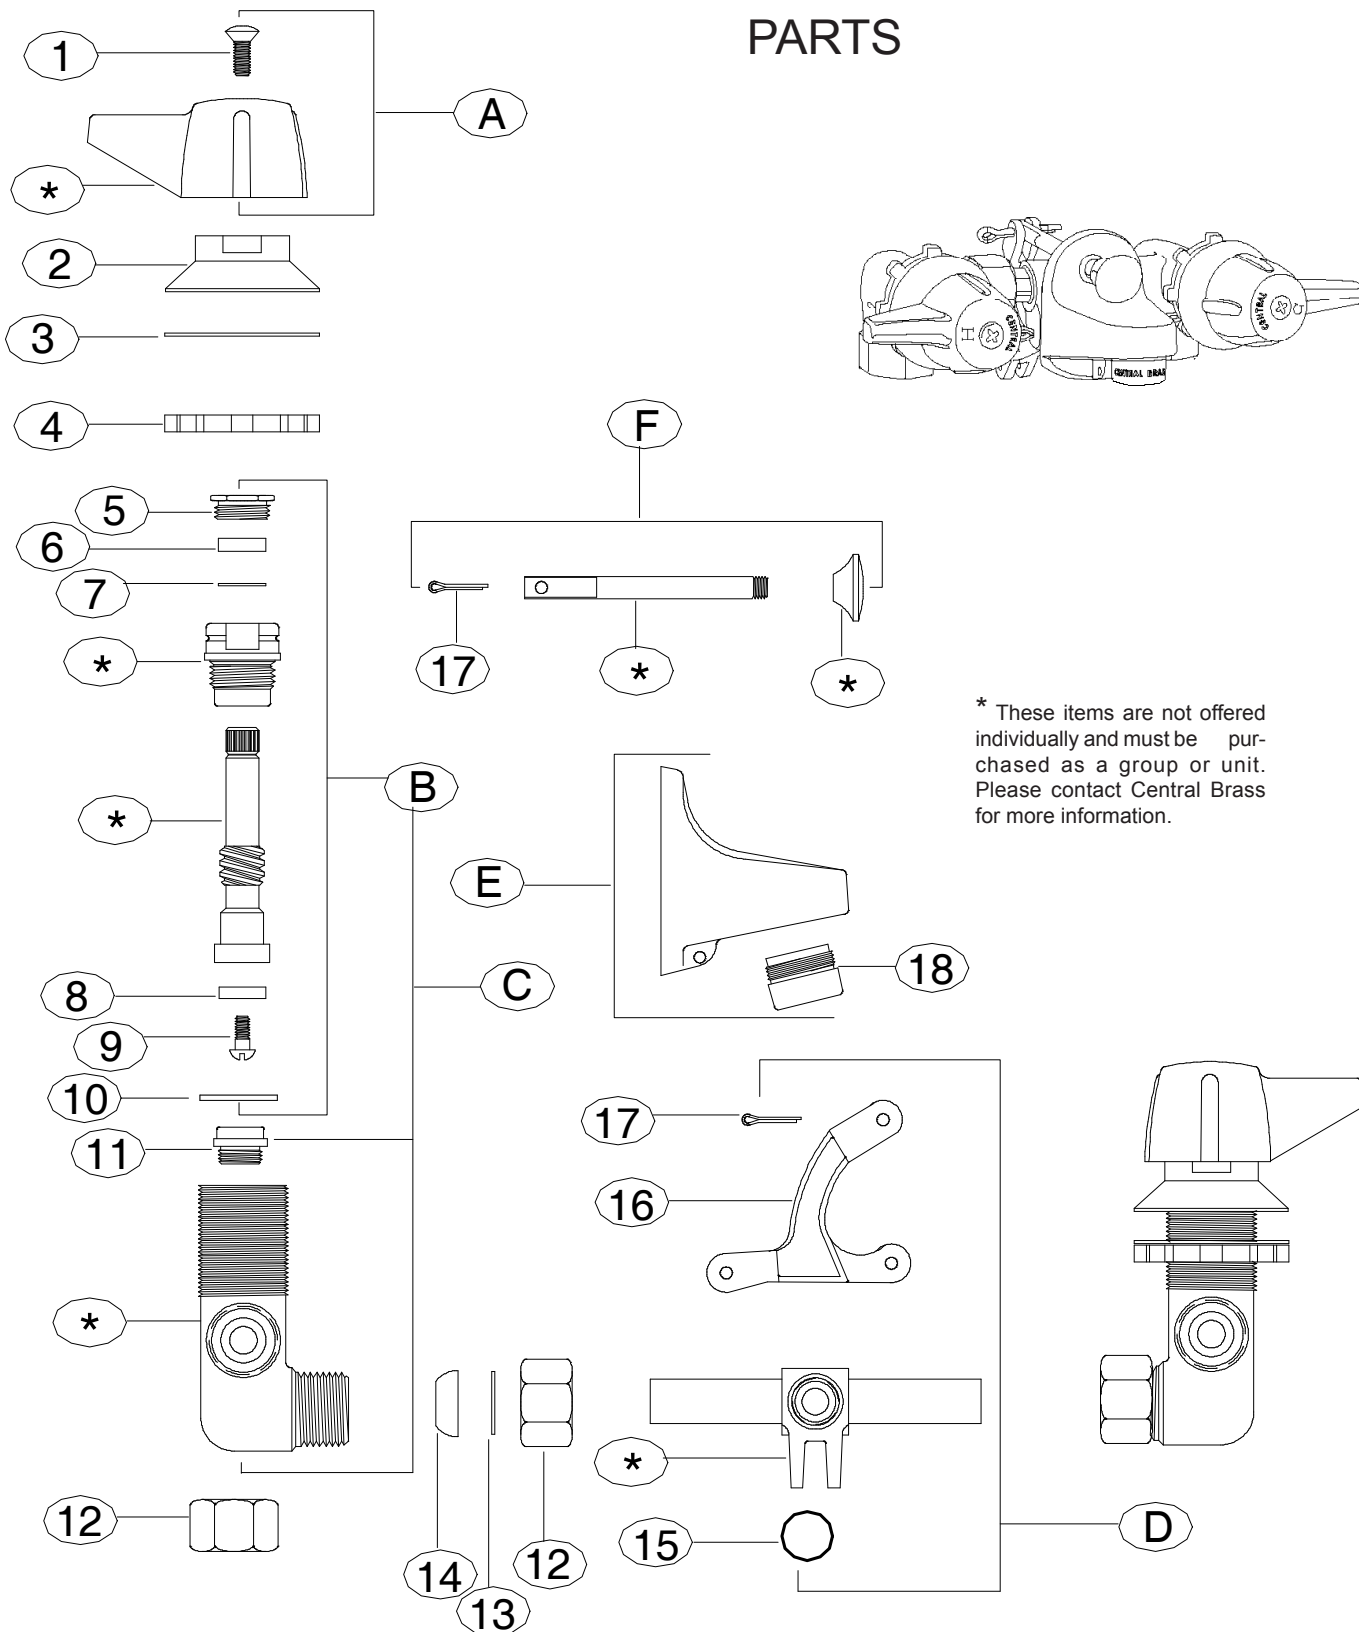

REPLACEMENT PARTS

* These items are not offered individually and must be purchased as a group or unit. Please contact Central Brass for more information.

NOTE:

Items now use our *Newly Designed* O-Ring stem units G-458-KL or G-458-KR. This stem replaces the K-158-KL or K-158-KR stem units.

REPLACEMENT PARTS

#	Part #	Description
A	G-523-C	Lever Handle C Indexed with Screw (X107-F)
A	G-523-H	Lever Handle H Indexed with Screw (X107-F)
B	G-458-KR	Cold Stem Assembly with Gasket (X193-LBN)
B	G-458-KL	Hot Stem Assembly with Gasket (X193-LBN)
C	U-2170-AR	Cold Corner Body Valve unit (for 1177 series only)
C	U-2170-AL	Hot Corner Body Valve unit (for 1177 series only)
D	U-2171-A	Center Tee with Rocker Arm (2126-A)
E	SU-511-A	Shelf Back Spout with Aerator (30-L) (for 1177 Series)
E	SU-2136-FA	Slant Back Spout with Aerator (30-L) (for 1178 Series)
F	G-21	Pull Rod with Knob & Cotter Pins (X194)
1	X107-F	Handle Screw (25 pcs per pack)
2	510	Escutcheon
3	X491-U	Gasket (12 pcs per pack)
4	X53-AZ	Locknut (6 pcs per pack)
5	X353-DH	Packing Nut (10 pcs per pack)
6	X353-CW	Packing (10 pcs per pack)
7	X82-J	Brass Washer (6 pcs per pack)
8	X901-WNN	Stem Seat Washer (25 pcs per pack)
9	X104	Seat Washer Screw (25 pcs per pack)
10	X193-LBN	Gasket (6 pcs per pack)
11	XPF-263-B	Replacement Seat (4 pcs per pack)
12	X4015	Coupling Nut (4 pcs per pack)
13	X22	Brass Washer (6 pcs per pack)
14	X954-A	Rubber Slip Fit Washer (10 pcs per pack)
15	X1038-IN	O-Ring (10 pcs per pack)
16	2126-A	Rocker Arm
17	X194	Cotter Pin (6 pcs per pack)
18	30-L	Aerator (Male)

See **1178** for Slant Back Item

NOTE:

Items now use our *Newly Designed* O-Ring stem units G-458-KL or G-458-KR. This stem replaces the K-158-KL or K-158-KR stem units.

#	Part Number	Description
A	G-458-KL	Cold Side Stem Assembly with Gasket (X1028-Y)
A	G-458-KR	Hot Side Stem Assembly with Gasket (X1028-Y)
1	X1038-453	O-Ring (25 pcs per pack)
2	X901-WNN	Seat Washer (25 pcs per pack)
3	X104	Seat Washer Screw (25 pcs per pack)
4	X1028-Y	Nylon Gasket (25 pcs per pack)