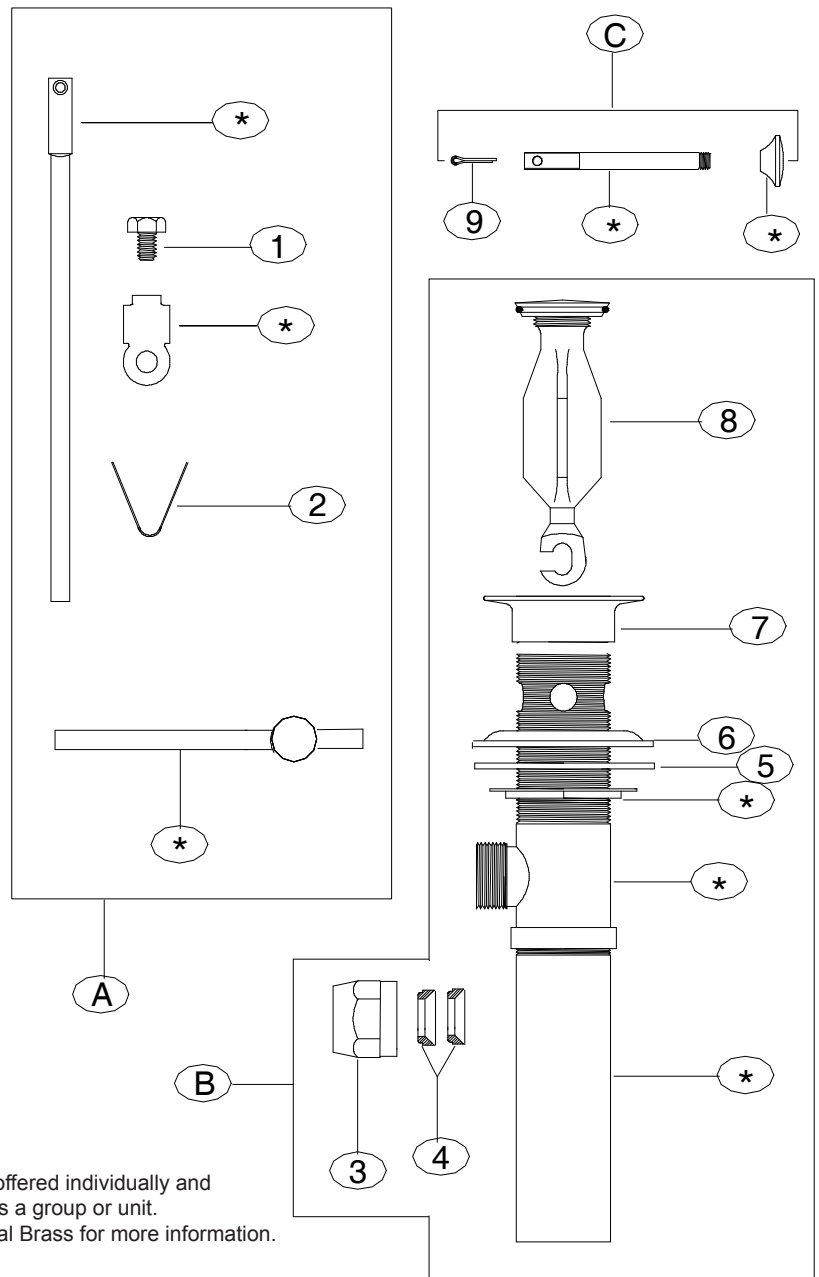

See **1178** for Slant Back Item

NOTE:

Items now use our *Newly Designed* O-Ring stem units G-458-KL or G-458-KR. This stem replaces the K-158-KL or K-158-KR stem units.

#	Part Number	Description
A	G-458-KL	Cold Side Stem Assembly with Gasket (X1028-Y)
A	G-458-KR	Hot Side Stem Assembly with Gasket (X1028-Y)
1	X1038-453	O-Ring (25 pcs per pack)
2	X901-WNN	Seat Washer (25 pcs per pack)
3	X104	Seat Washer Screw (25 pcs per pack)
4	X1028-Y	Nylon Gasket (25 pcs per pack)

Central Brass

COMPANY

Brecksville, Ohio 44141

Phone: (216) 883-0220 Fax: (440) 526-5745

www.CentralBrass.com

MODEL NO. 1177 Series
Shelf Back Lavatory Faucet

For items with
 "D" Suffix
 Pop-up Drain

NEW!!! Pop-up
 Item Number 1109
 is now supplied.

Part Number 1104 or 1105
 was supplied with items
 shipped before 7-1-2002

REPLACEMENT PARTS

* These items are not offered individually and must be purchased as a group or unit. Please contact Central Brass for more information.

#	Part #	Description
A	G-195-EBST9	Lower Pull Rod Group with & Ball Lever Rod
B	SU-1109	Pop-up Drain less pull rod & bracket with Stopper & Guide (SU-2115-TP)
C	G-21	Spout Pull Rod Group
1	X113-P	Pop-up Bracket Screw (6 pcs per pack)
2	X195-C	Clip (6 pcs per pack)
3	192-NBB	Ball Lever Nut
4	X409-PT	Ball Lever Packing (12 pcs per pack)
5	X51-D	Washer (10 pcs per pack)
6	X994-1109	Mac Washer (4 pcs per pack)
7	2056-SPT1109	Top Flange
8	G-2115-TP	Stopper & Guide
9	X194	Cotter Pin (6 pcs per pack)