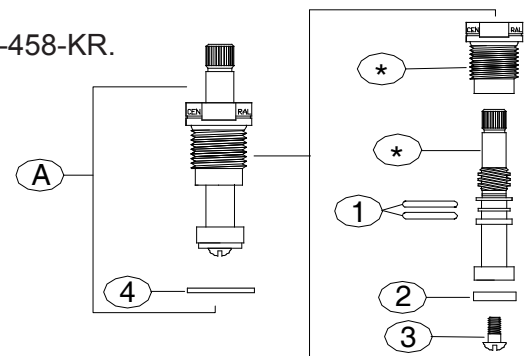

REPLACEMENT PARTS

#	Part #	Description
A	G-523-C	Lever Handle C Indexed with Screw (X107-F)
A	G-523-H	Lever Handle H Indexed with Screw (X107-F)
B	G-458-KR	Cold Stem Assembly with Gasket (X193-LBN)
B	G-458-KL	Hot Stem Assembly with Gasket (X193-LBN)
C	U-2170-AR	Cold Corner Body Valve unit (for 1177 series only)
C	U-2170-AL	Hot Corner Body Valve unit (for 1177 series only)
D	U-2171-A	Center Tee with Rocker Arm (2126-A)
E	SU-511-A	Shelf Back Spout with Aerator (30-L) (for 1177 Series)
E	SU-2136-FA	Slant Back Spout with Aerator (30-L) (for 1178 Series)
F	G-21	Pull Rod with Knob & Cotter Pins (X194)
1	X107-F	Handle Screw (25 pcs per pack)
2	510	Escutcheon
3	X491-U	Gasket (12 pcs per pack)
4	X53-AZ	Locknut (6 pcs per pack)
5	X353-DH	Packing Nut (10 pcs per pack)
6	X353-CW	Packing (10 pcs per pack)
7	X82-J	Brass Washer (6 pcs per pack)
8	X901-WNN	Stem Seat Washer (25 pcs per pack)
9	X104	Seat Washer Screw (25 pcs per pack)
10	X193-LBN	Gasket (6 pcs per pack)
11	XPF-263-B	Replacement Seat (4 pcs per pack)
12	X4015	Coupling Nut (4 pcs per pack)
13	X22	Brass Washer (6 pcs per pack)
14	X954-A	Rubber Slip Fit Washer (10 pcs per pack)
15	X1038-IN	O-Ring (10 pcs per pack)
16	2126-A	Rocker Arm
17	X194	Cotter Pin (6 pcs per pack)
18	30-L	Aerator (Male)

See **1178** for Slant Back Item

NOTE:

Items now use our *Newly Designed* O-Ring stem units G-458-KL or G-458-KR. This stem replaces the K-158-KL or K-158-KR stem units.

#	Part Number	Description
A	G-458-KL	Cold Side Stem Assembly with Gasket (X1028-Y)
A	G-458-KR	Hot Side Stem Assembly with Gasket (X1028-Y)
1	X1038-453	O-Ring (25 pcs per pack)
2	X901-WNN	Seat Washer (25 pcs per pack)
3	X104	Seat Washer Screw (25 pcs per pack)
4	X1028-Y	Nylon Gasket (25 pcs per pack)