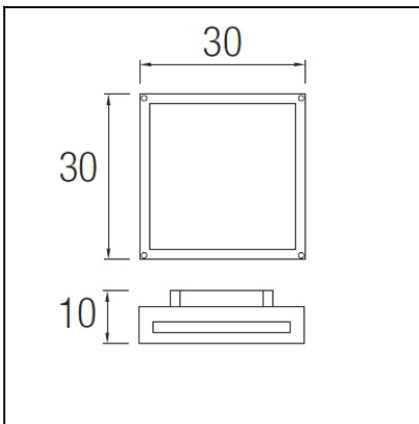

The photograph may not match the reference exactly. Please read the product description to identify the finish.

TECHNICAL CHARACTERISTICS

Type:	Ceiling fixture
IP Protection degrees:	IP54
IK Protection degrees:	IK10
Bulb:	81 x LED. Warm White - 3000K
Power (W):	15W
Voltage / Frequency:	220-240V/50-60Hz
Units per box:	4
EAN:	8435111099773