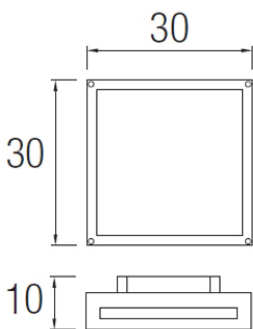

The photograph may not match the reference exactly. Please read the product description to identify the finish.

TECHNICAL CHARACTERISTICS

Type:	Ceiling fixture
IP Protection degrees:	IP54
IK Protection degrees:	IK10
Bulb:	81 x LED. Warm White - 3000K
Power (W):	15W
Voltage / Frequency:	220-240V/50-60Hz
Units per box:	4
EAN:	8435111099773