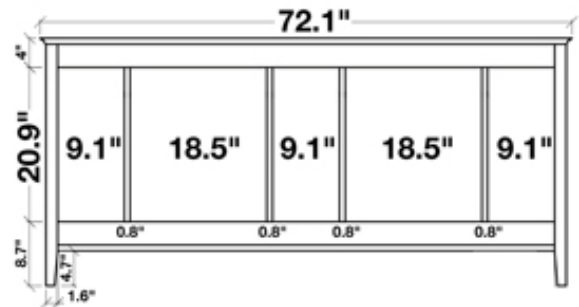

ARIEL

KENSINGTON 72" DOUBLE SINK VANITY SET

MODEL: D073D

Cabinet Size

72"W x 21.5"D x 33.5"H

Mirror Size

70.9"W x 39"H

Features

COLLECTION:

ARIEL KENSINGTON

FRONT

BACK VIEW

SIDE VIEW

MIRROR VIEW