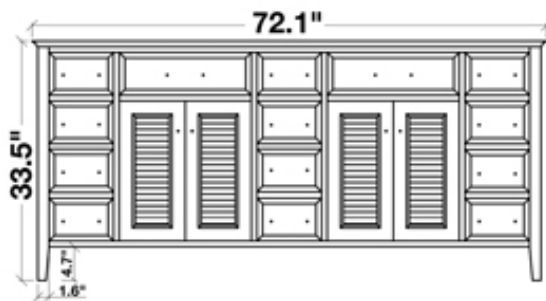

ARIEL

KENSINGTON 72" DOUBLE SINK VANITY SET

MODEL: D073D

Cabinet Size

72"W x 21.5"D x 33.5"H

Mirror Size

70.9"W x 39"H

Features

- Solid Wood Construction
- Four Soft-Closing Doors
- Twelve Full-Extension, Dove-Tail Construction, Soft-Closing Drawers and Two Decorative Faux Drawers
- Satin Nickel Finish Hardware
- Matching Framed Mirror Included

COLLECTION:

ARIEL KENSINGTON

FRONT

SIDE VIEW