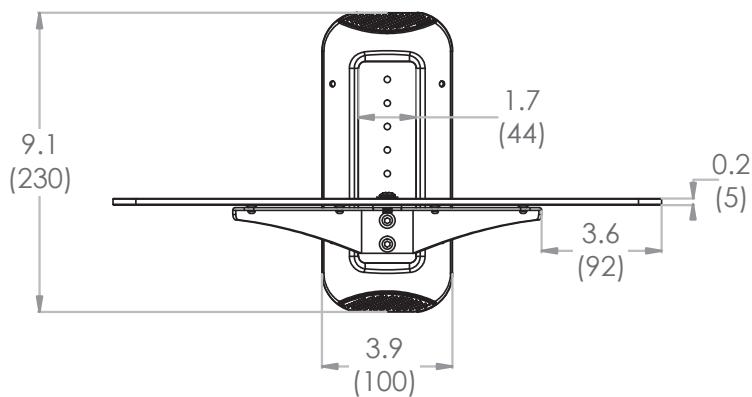

### PRODUCT SPECIFICATIONS\*

**Supports up to:** 22 lbs (9,9 kg)

**Shelf height adjustment:** 4.25" (10,8 cm)

**Leveling:** +/- degree (post-installation)

**Mounting:** Single-stud

**Glass thickness:** 5 mm

**Surface size:** 16.5" wide x 11.5" deep (42 x 29 cm)

**Warranty:** 5 years

**Material:** Black glass

**Finish:** Black

Store small components beneath your wall mounted TV - no need for furniture.

Special feature: Post installation leveling ensures a flat surface for your component.

### PRODUCT BENEFITS\*

- Create a minimalist look with an AV wall shelf - no need for furniture!
- Store and display your tech gear beneath your TV
- Great for a single component like cable box, DVD player or gaming system
- Use alone or with additional OWS22 shelves
- Also great as a nightstand or display shelf
- Easy DIY installation
- Post installation leveling for added ease of install
- Adjustable shelf height for the desired look
- Black finish complements technology
- Includes complete hardware kit

# OWS22

inches (mm)

	Packaging UPC	MC UPC
<b>Americas</b>	698833048766	10698833048763
<b>International</b>	NA	NA

	Dimensions WxDxH inches (mm)	Wt lbs (kg)	Qty
<b>Box</b>	18.25 x 12.5 x 2.5 (464x311x64)	5.6 (2,5)	NA
<b>MC</b>	18.8 x 13 x 10.9 (476x330x277)	23.8 (10,8)	4