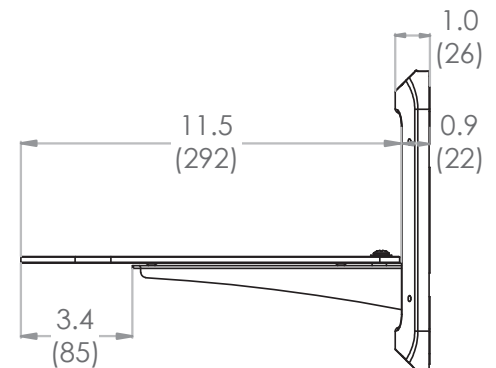

### PRODUCT SPECIFICATIONS\*

**Supports up to:** 22 lbs (9,9 kg)

**Shelf height adjustment:** 4.25" (10,8 cm)

**Leveling:** +/- degree (post-installation)

**Mounting:** Single-stud

**Glass thickness:** 5 mm

**Surface size:** 16.5" wide x 11.5" deep (42 x 29 cm)

**Warranty:** 5 years

**Material:** Black glass

**Finish:** Black

Store small components beneath your wall mounted TV - no need for furniture.

Special feature: Post installation leveling ensures a flat surface for your component.

# OWS22

inches (mm)

	Packaging UPC	MC UPC
<b>Americas</b>	698833048766	10698833048763
<b>International</b>	NA	NA

	Dimensions WxDxH inches (mm)	Wt lbs (kg)	Qty
<b>Box</b>	18.25 x 12.5 x 2.5 (464x311x64)	5.6 (2,5)	NA
<b>MC</b>	18.8 x 13 x 10.9 (476x330x277)	23.8 (10,8)	4