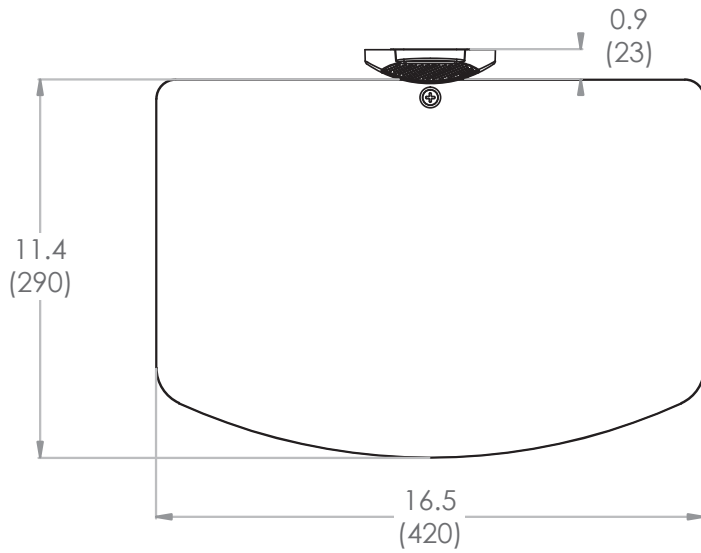

### PRODUCT SPECIFICATIONS\*

**Supports up to:** 22 lbs (9,9 kg)

**Shelf height adjustment:** 4.25" (10,8 cm)

**Leveling:** +/- degree (post-installation)

**Mounting:** Single-stud

**Glass thickness:** 5 mm

**Surface size:** 16.5" wide x 11.5" deep (42 x 29 cm)

**Warranty:** 5 years

**Material:** Black glass

**Finish:** Black

Store small components beneath your wall mounted TV - no need for furniture.

Special feature: Post installation leveling ensures a flat surface for your component.

# OWS22

inches (mm)

	Packaging UPC	MC UPC
<b>Americas</b>	698833048766	10698833048763
<b>International</b>	NA	NA

	Dimensions WxDxH inches (mm)	Wt lbs (kg)	Qty
<b>Box</b>	18.25 x 12.5 x 2.5 (464x311x64)	5.6 (2,5)	NA
<b>MC</b>	18.8 x 13 x 10.9 (476x330x277)	23.8 (10,8)	4