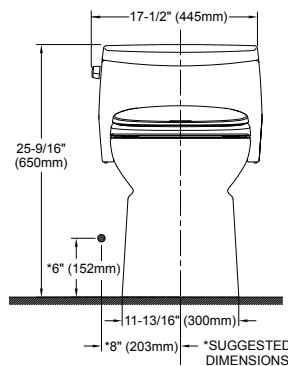

OPTIONAL ROUGH-IN

- 10" rough-in TSU01W.10
- 14" rough-in TSU01W.14

PRODUCT SPECIFICATION

The one-piece high-efficiency Double Cyclone flushing system toilet shall be 1.28GPF/4.8LPF. Toilet shall have optional SanaGloss ceramic glaze and be at Universal Height. Toilet shall have low-profile tank, elongated front bowl with SoftClose seat and Chrome trip lever. Toilet shall be TOTO Model MS644114CEF_____.

MS644114CEF(G)

Carolina® II One-Piece High-Efficiency Toilet, 1.28GPF

SPECIFICATIONS

- Water Use 1.28 GPF/4.8LPF
- Flush System Double Cyclone®
- Min. Water Pressure 8 psi (flowing)
- Water Surface 6-7/8" x 9-3/4"
- Trap Diameter 2-1/8"
- Rough-in 12"
- Trap Seal 2-1/8"
- Warranty One Year Limited Warranty
- Material Vitreous china
- Shipping Weight 108 lbs.
- Shipping Dimensions 29-1/2" L x 18"W x 19-1/4" H¹ x 27-1/8" H²

TOTO®

These dimensions and specifications are subject to change without notice