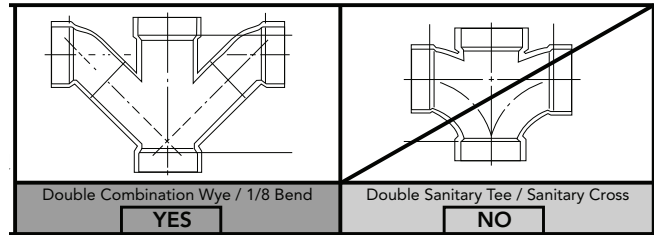

OPTIONAL ROUGH-IN

- 10" rough-in TSU01W.10
- 14" rough-in TSU01W.14

PRODUCT SPECIFICATION

The one-piece high-efficiency Double Cyclone flushing system toilet shall be 1.28GPF/4.8LPF. Toilet shall have optional SanaGloss ceramic glaze and be at Universal Height. Toilet shall have low-profile tank, elongated front bowl with SoftClose seat and Chrome trip lever. Toilet shall be TOTO Model MS644114CEF_____.

MS644114CEF(G)

Carolina® II One-Piece High-Efficiency Toilet, 1.28GPF

SPECIFICATIONS

- Water Use 1.28 GPF/4.8LPF
- Flush System Double Cyclone®
- Min. Water Pressure 8 psi (flowing)
- Water Surface 6-7/8" x 9-3/4"
- Trap Diameter 2-1/8"
- Rough-in 12"
- Trap Seal 2-1/8"
- Warranty One Year Limited Warranty
- Material Vitreous china
- Shipping Weight 108 lbs.
- Shipping Dimensions 29-1/2" L x 18"W x 19-1/4" H¹ x 27-1/8" H²

INSTALLATION NOTES

Back-to-Back Toilet Installations:
 TOTO recommends the use of a nationally listed, double sanitary tee-wye only, in vertical waste stacks, in accordance with the stipulations noted in the majority of nationally recognized plumbing codes.