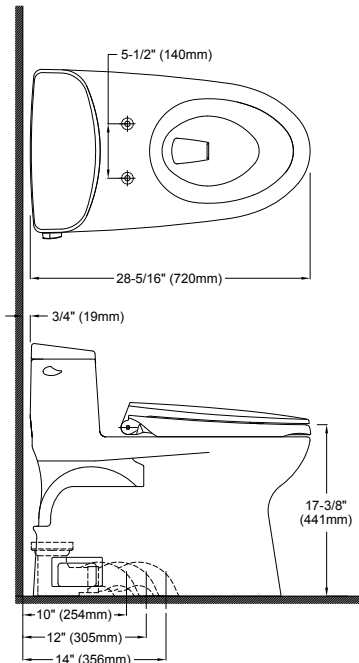

OPTIONAL ROUGH-IN

- 10" rough-in TSU01W.10
- 14" rough-in TSU01W.14

PRODUCT SPECIFICATION

The one-piece high-efficiency Double Cyclone flushing system toilet shall be 1.28GPF/4.8LPF. Toilet shall have optional SanaGloss ceramic glaze and be at Universal Height. Toilet shall have low-profile tank, elongated front bowl with SoftClose seat and Chrome trip lever. Toilet shall be TOTO Model MS644114CEF_____.

MS644114CEF(G)

Carolina® II One-Piece High-Efficiency Toilet, 1.28GPF

SPECIFICATIONS

- Water Use 1.28 GPF/4.8LPF
- Flush System Double Cyclone®
- Min. Water Pressure 8 psi (flowing)
- Water Surface 6-7/8" x 9-3/4"
- Trap Diameter 2-1/8"
- Rough-in 12"
- Trap Seal 2-1/8"
- Warranty One Year Limited Warranty
- Material Vitreous china
- Shipping Weight 108 lbs.
- Shipping Dimensions 29-1/2" L x 18"W x 19-1/4" H¹ x 27-1/8" H²

TOTO®

These dimensions and specifications are subject to change without notice